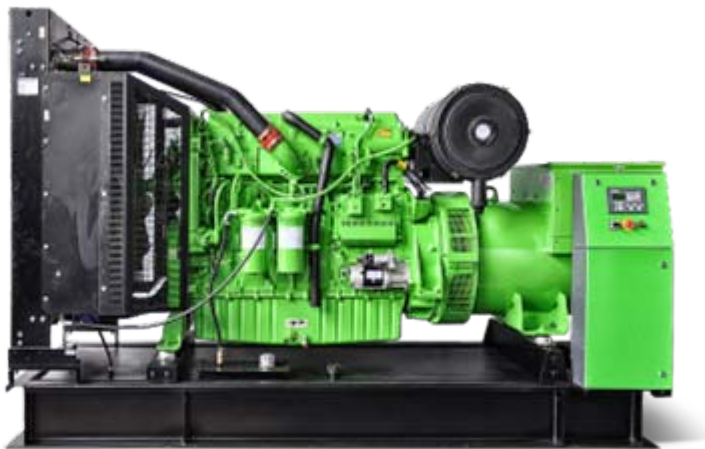

- ✓ Исполнение: открытые, в кожухе, в контейнере, мобильные